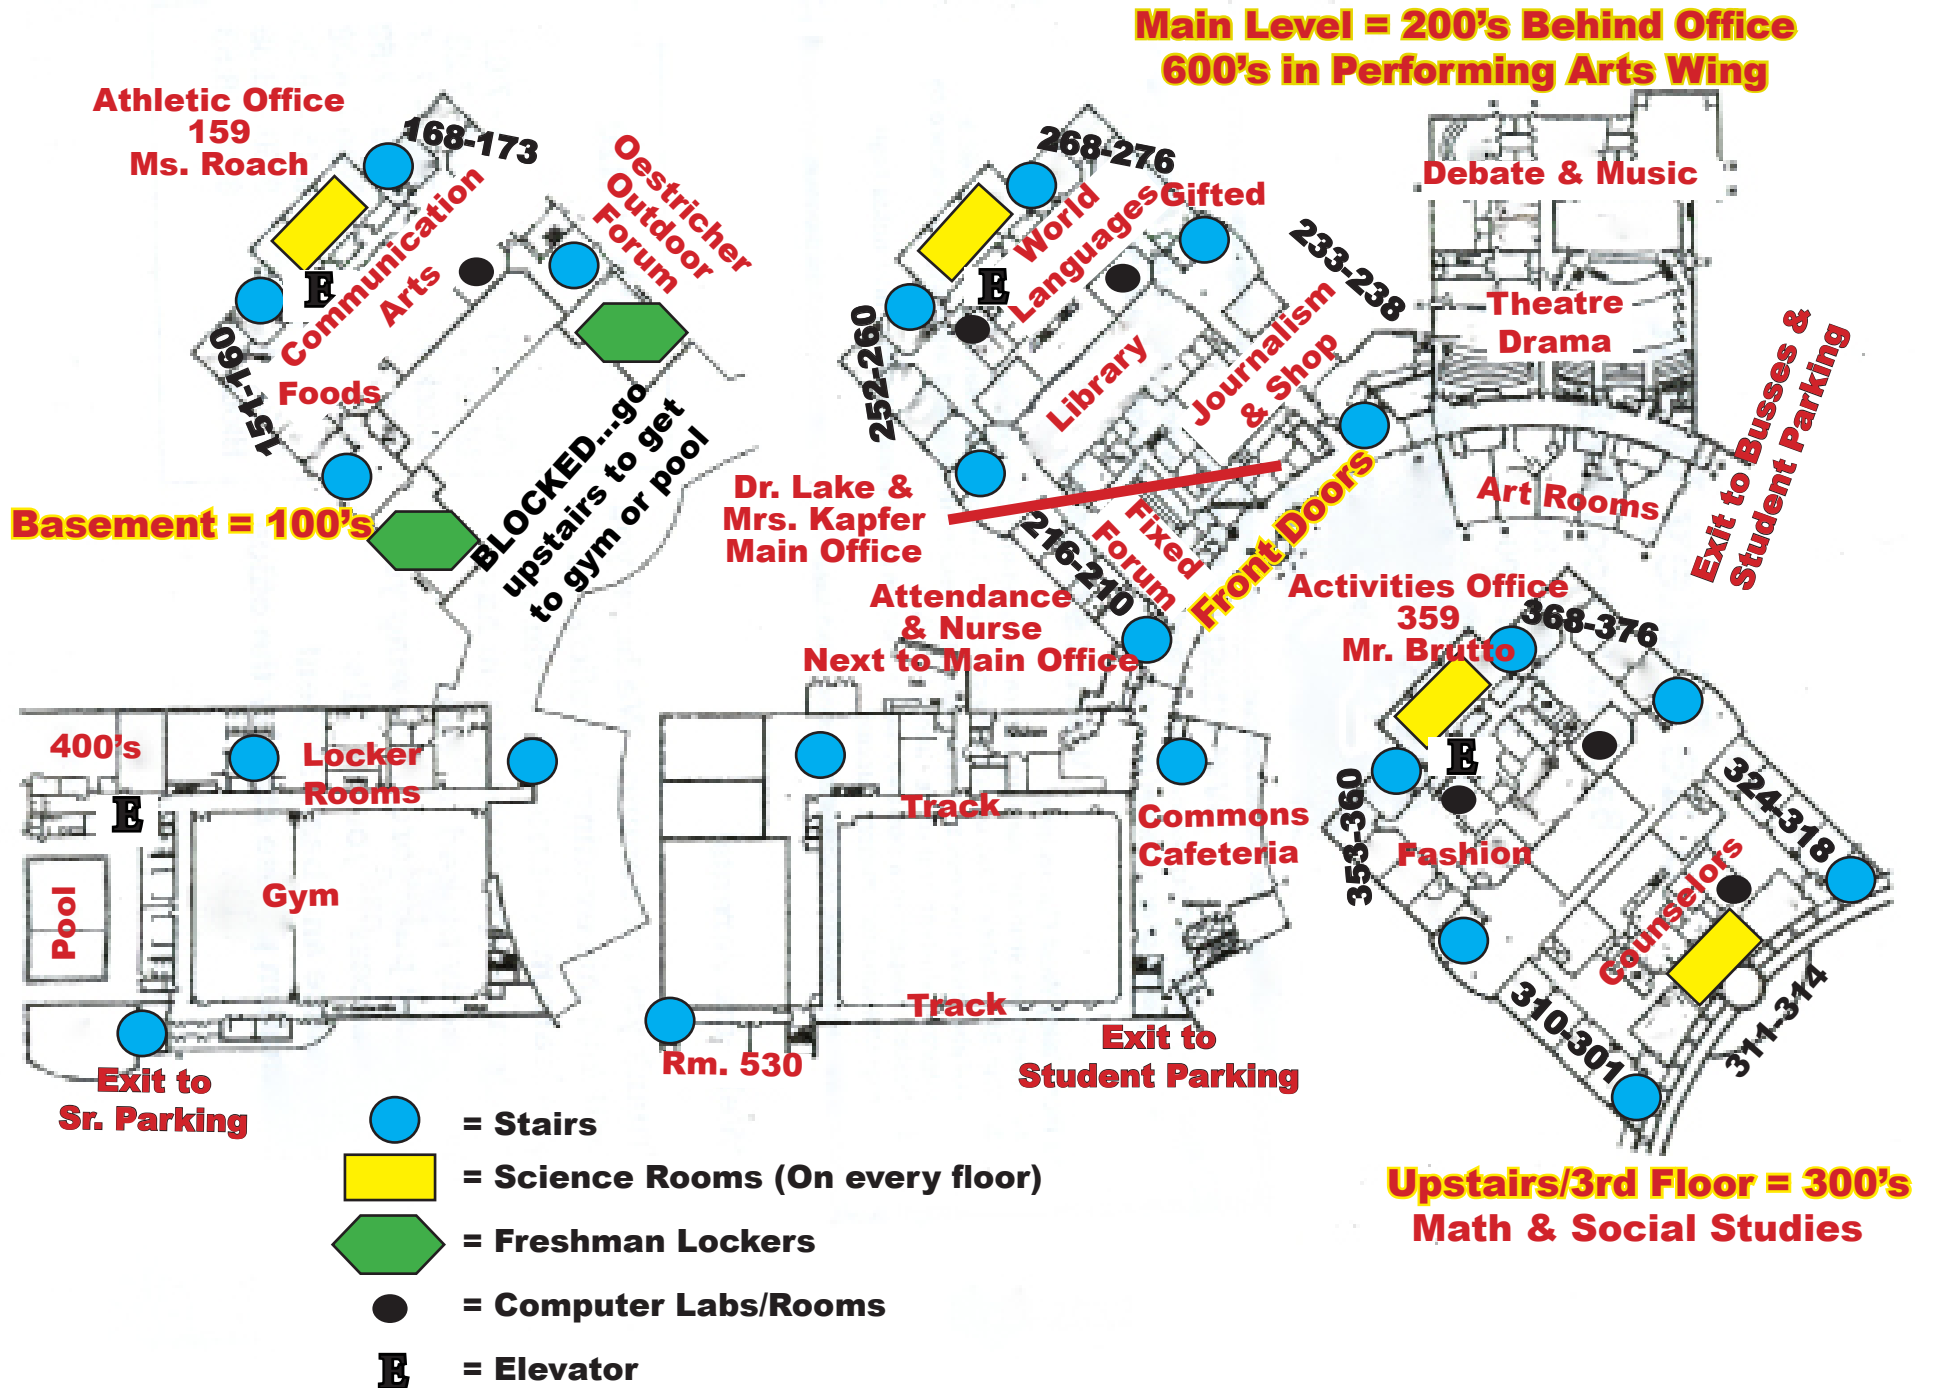

Blue Valley West High School

- = Stairs
- = Science Rooms (On every floor)
- = Freshman Lockers
- = Computer Labs/Rooms
- E** = Elevator