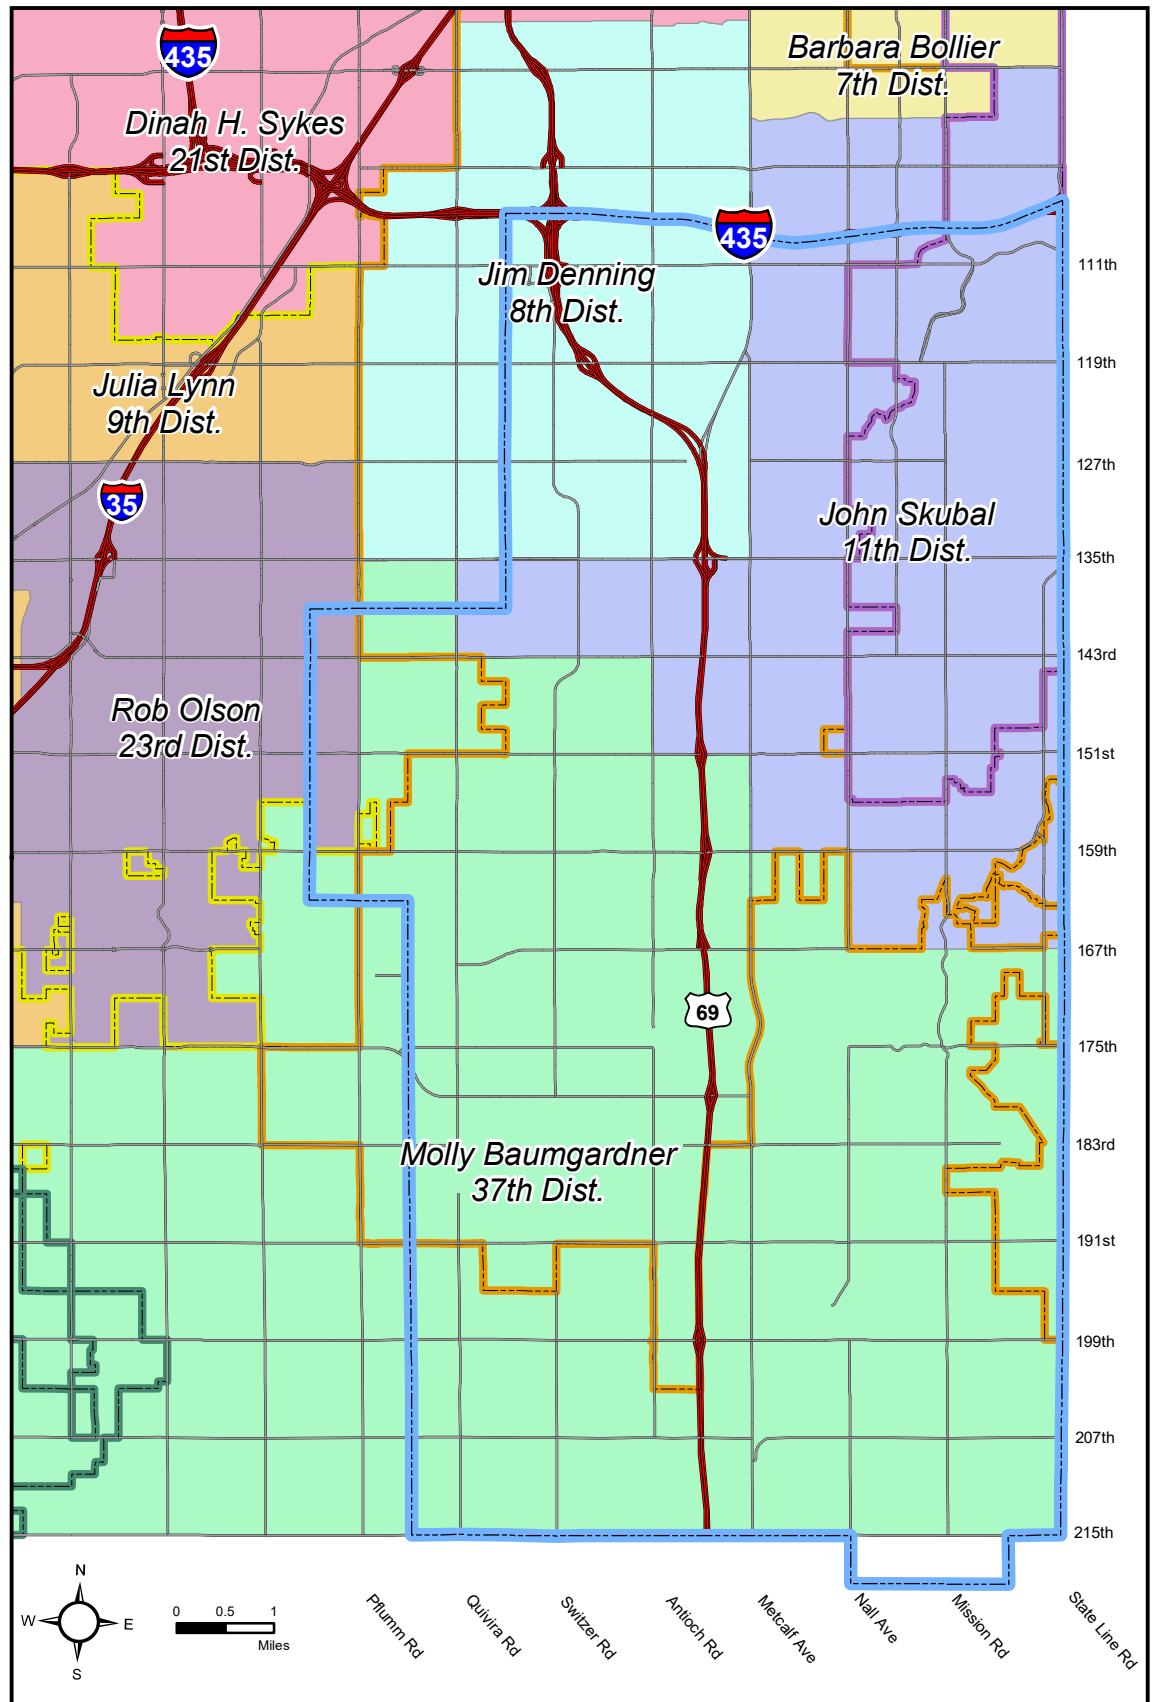

2019 Kansas Senate: Blue Valley & Vicinity

Map created by Blue Valley Facilities & Operations Dept. using data provided by Johnson County AIMS.

Updated 1/23/2019