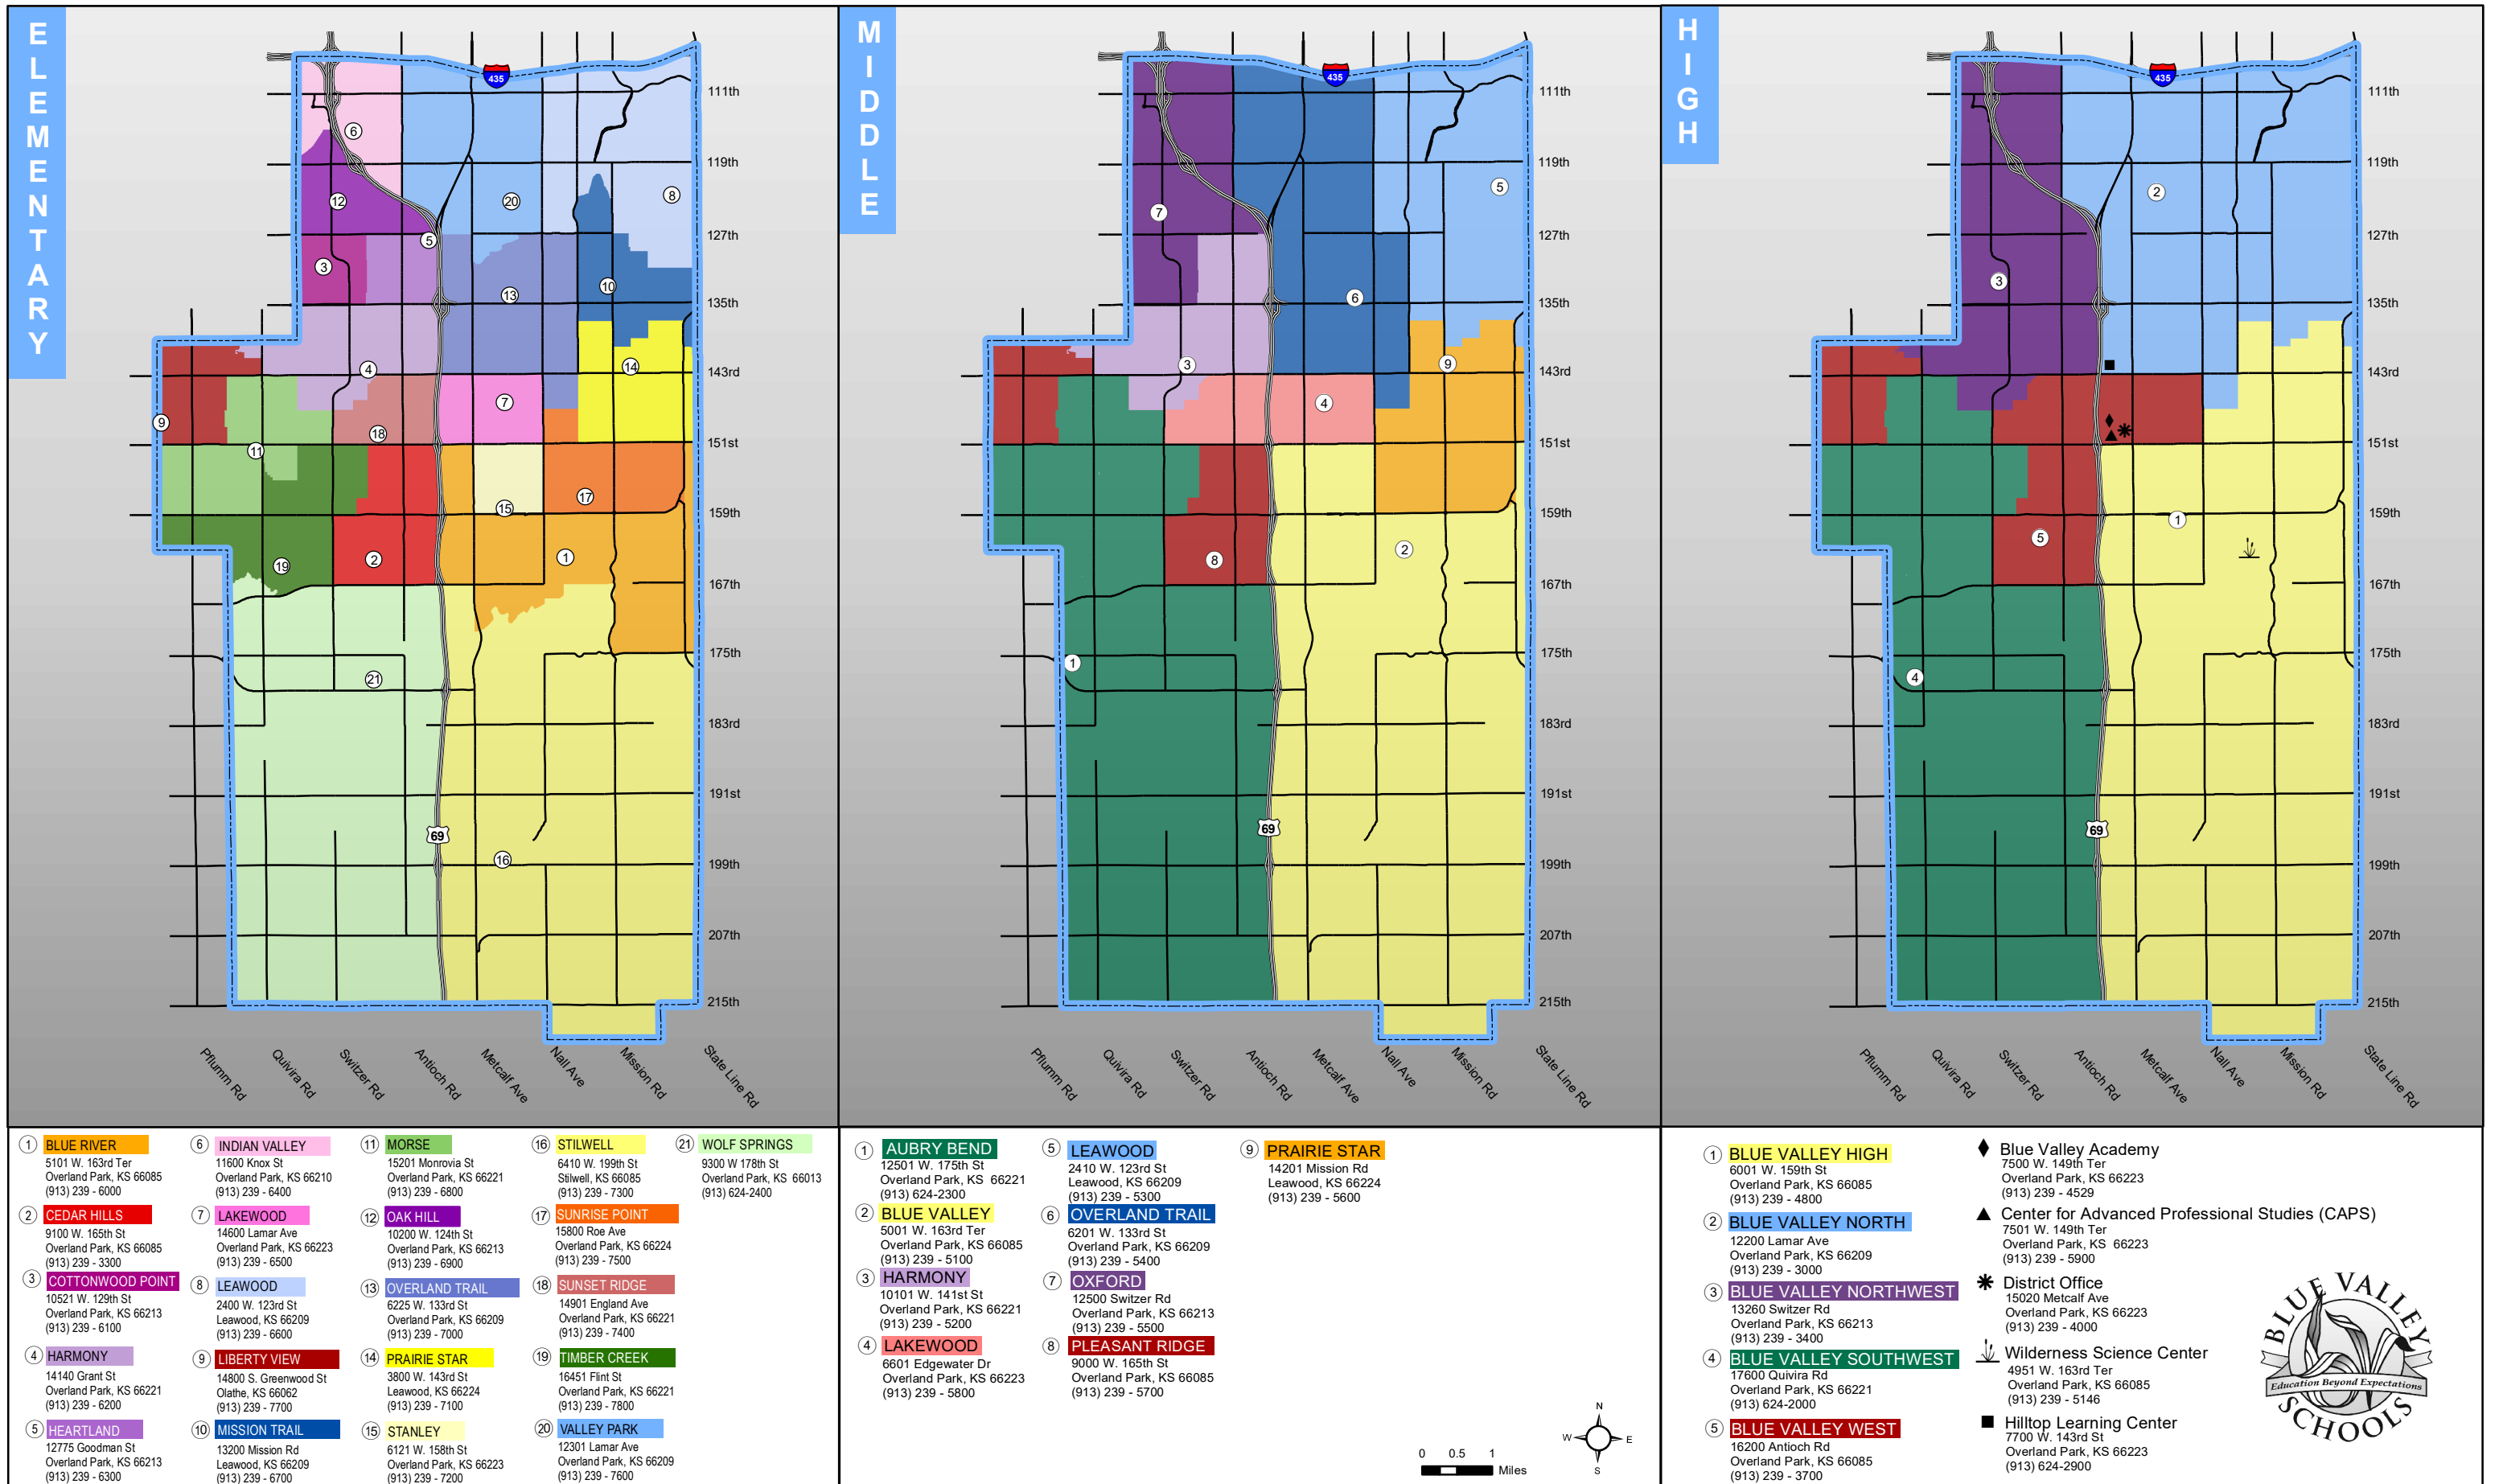

# 2018/19 BLUE VALLEY SCHOOL DISTRICT ATTENDANCE AREAS

Please note that school boundaries are reviewed each year and are subject to changes annually. No guarantee of boundary constancy is intended nor implied by this product. Undeveloped areas may be assigned to any school in the district. If you have questions about a school attendance area, please call (913) 239-4058 or go to the web site: [www.bluevalleyk12.org](http://www.bluevalleyk12.org)

Prepared by the BVSD Facilities & Operations Department - June, 2018