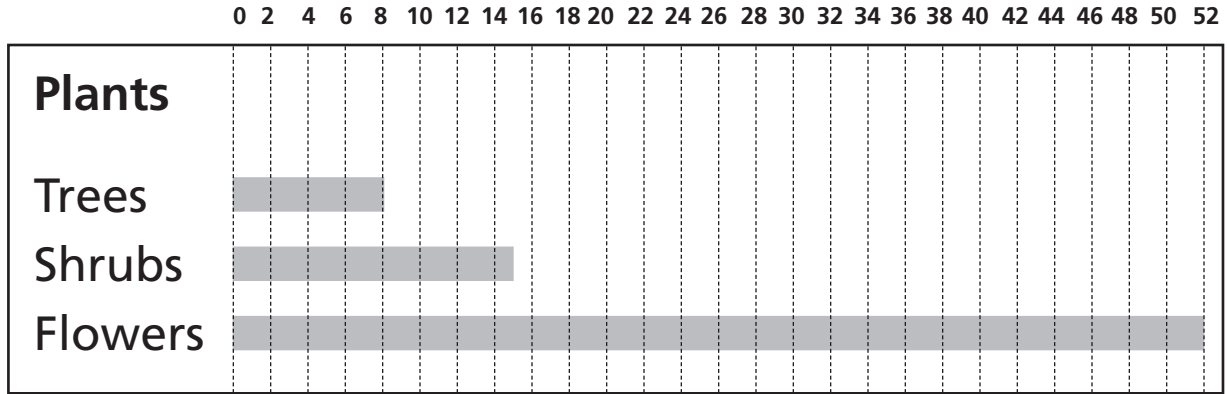

Using Charts, Tables, and Graphs

Abdul Gasazi's Garden

Plants	Species Preferring Sun	Species Preferring Shade	Total Species
Trees	5	3	8
Shrubs	6	9	15
Flowers	23	29	52

Using Charts, Tables, and Graphs

Abdul Gasazi's Garden

Plants	Species Preferring Sun	Species Preferring Shade	Total Species
Trees	5	3	8
Shrubs	6	9	15
Flowers	23	29	52