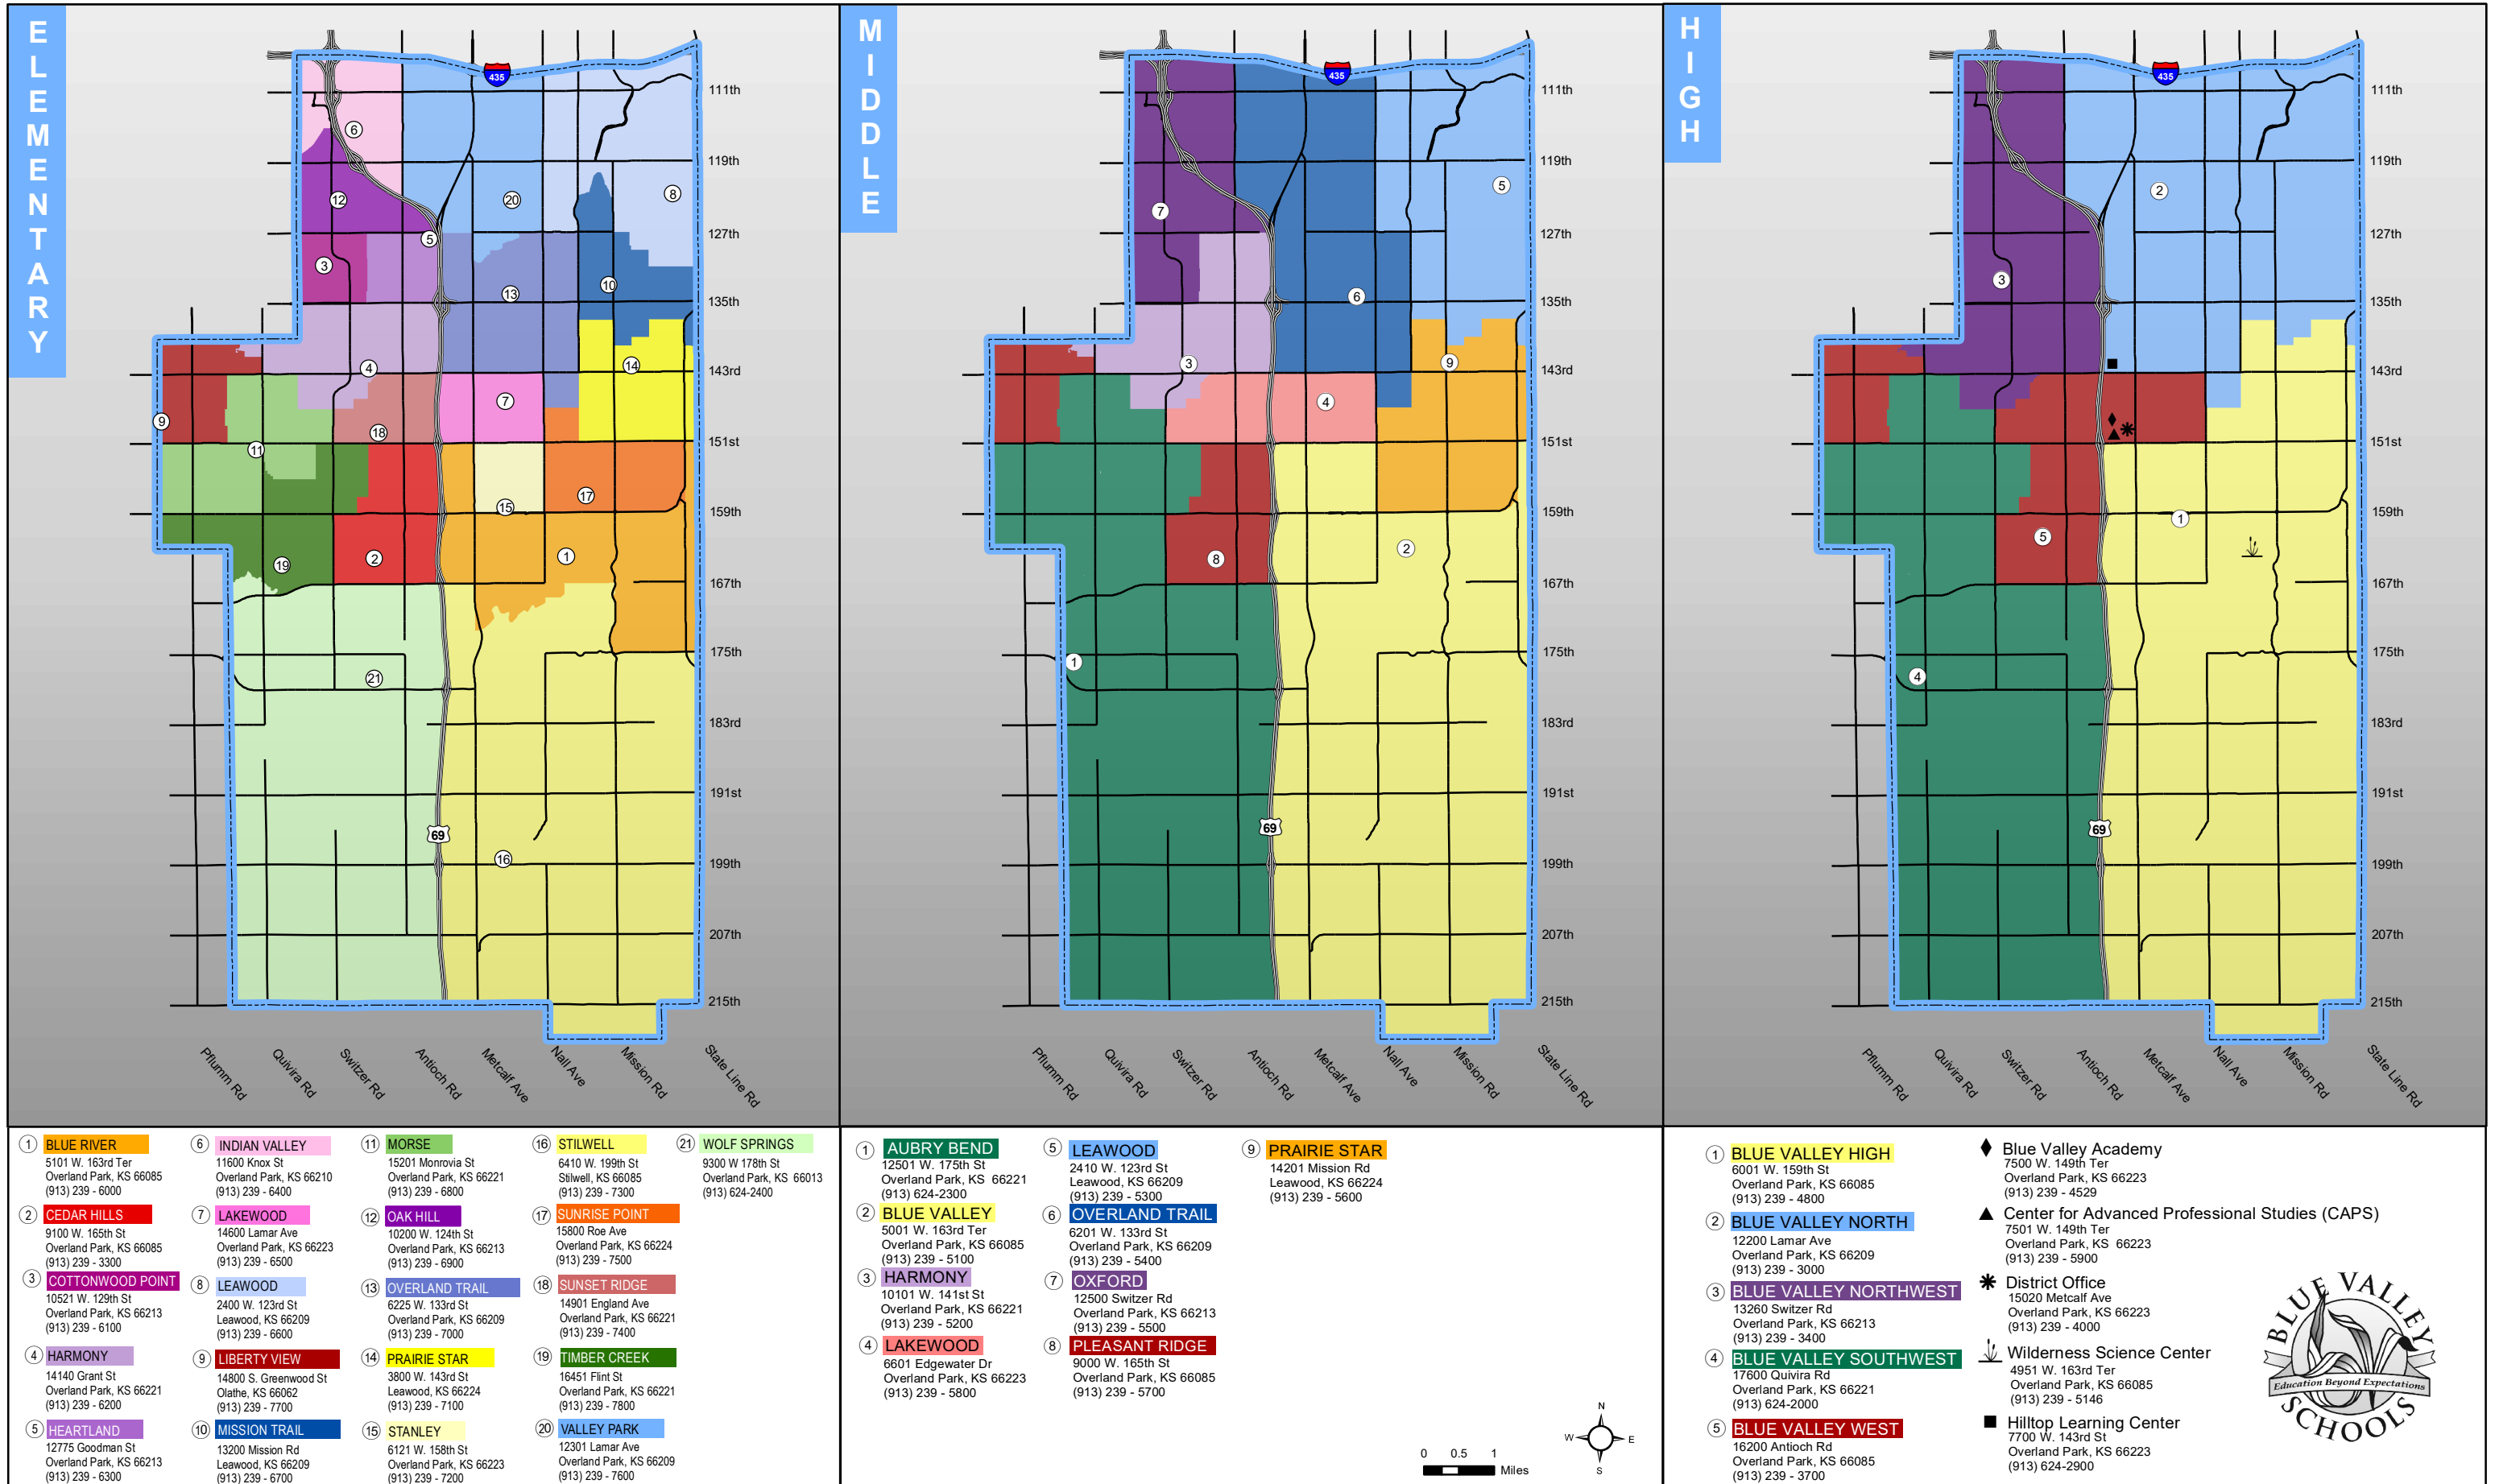

2019/20 BLUE VALLEY SCHOOL DISTRICT ATTENDANCE AREAS

Please note that school boundaries are reviewed each year and are subject to changes annually. No guarantee of boundary constancy is intended nor implied by this product. Undeveloped areas may be assigned to any school in the district. If you have questions about a school attendance area, please call (913) 239-4058 or go to the web site: www.bluevalleyk12.org

Prepared by the BVSD Facilities & Operations Department - June, 2019